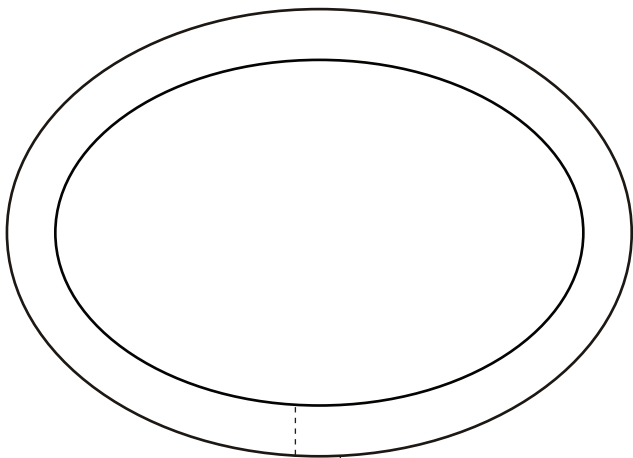

## 1.75 X 2.75" OVAL BUTTON TEMPLATE

**FACE (2.75 X 1.8")**

**BLEED (3.254 X 2.329")**

**IMAGE GOES IN THE INNER OVAL (FACE), AND  
BACKGROUND COLOURS MUST EXTEND TO THE  
OUTER OVAL (BLEED)**