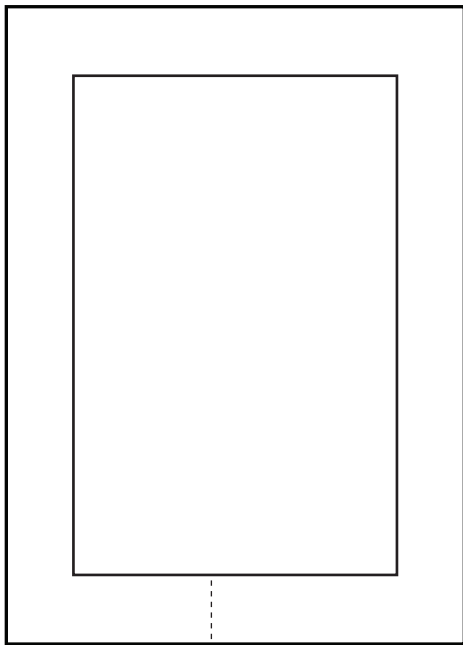

## 1.75 X 2.75" RECTANGLE BUTTON TEMPLATE

**FACE (2.6 X 1.685")**

**BLEED (3.3194 X 2.3854")**

**IMAGE GOES IN THE INNER BOX (FACE), AND  
BACKGROUND COLOURS MUST EXTEND TO THE  
OUTER BOX (BLEED)**

## 1.75 X 2.75" RECTANGLE BUTTON TEMPLATE

**FACE (1.685 X 2.6")**-----

**BLEED (2.3854 X 3.3194")**-----

**IMAGE GOES IN THE INNER BOX (FACE), AND  
BACKGROUND COLOURS MUST EXTEND TO THE  
OUTER BOX (BLEED)**