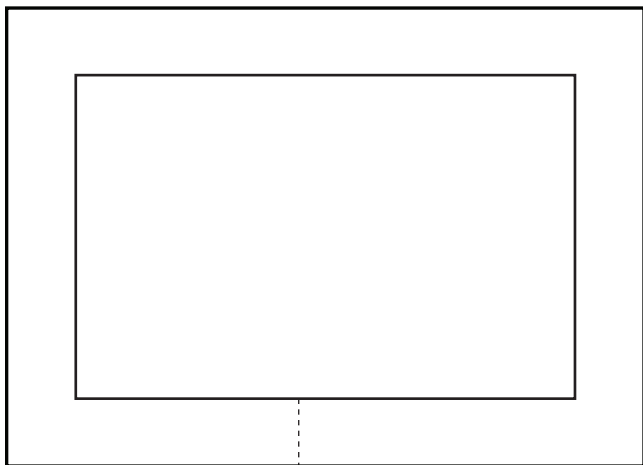

## 1.75 X 2.75" RECTANGLE BUTTON TEMPLATE

**FACE (2.6 X 1.685")**

**BLEED (3.3194 X 2.3854")**

**IMAGE GOES IN THE INNER BOX (FACE), AND  
BACKGROUND COLOURS MUST EXTEND TO THE  
OUTER BOX (BLEED)**

## 1.75 X 2.75" RECTANGLE BUTTON TEMPLATE

**FACE (1.685 X 2.6")**-----

**BLEED (2.3854 X 3.3194")**-----

**IMAGE GOES IN THE INNER BOX (FACE), AND  
BACKGROUND COLOURS MUST EXTEND TO THE  
OUTER BOX (BLEED)**