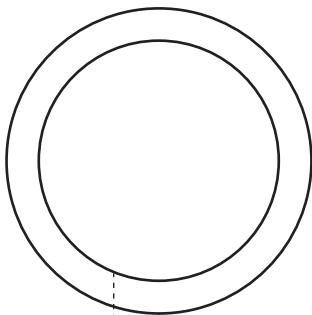

## 1.25" BUTTON TEMPLATE

**FACE (1.25")**

**BLEED (1.625")**

**IMAGE GOES IN THE INNER CIRCLE (FACE), AND  
BACKGROUND COLOURS MUST EXTEND TO THE  
OUTER CIRCLE (BLEED)**