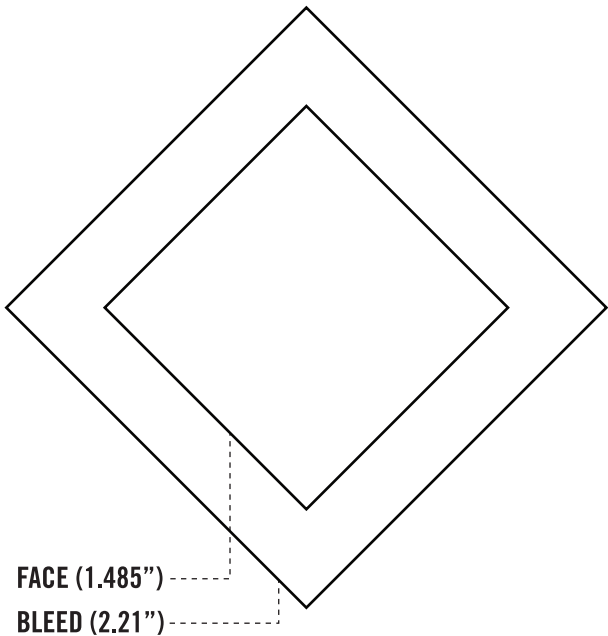

## 1.5" DIAMOND BUTTON TEMPLATE

**IMAGE GOES IN THE INNER BOX (FACE), AND  
BACKGROUND COLOURS MUST EXTEND TO THE  
OUTER BOX (BLEED)**