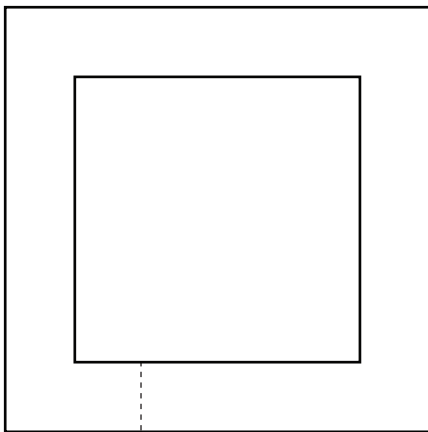

1.5" SQUARE BUTTON TEMPLATE

FACE (1.485")

BLEED (2.21")

**IMAGE GOES IN THE INNER BOX (FACE), AND
BACKGROUND COLOURS MUST EXTEND TO THE
OUTER BOX (BLEED)**