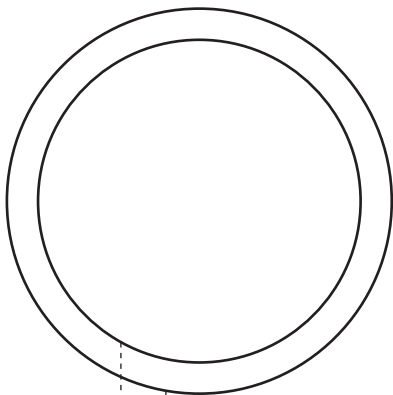

1.75" BUTTON TEMPLATE

FACE (1.68")

BLEED (2.0046")

**IMAGE GOES IN THE INNER CIRCLE (FACE), AND
BACKGROUND COLOURS MUST EXTEND TO THE
OUTER CIRCLE (BLEED)**