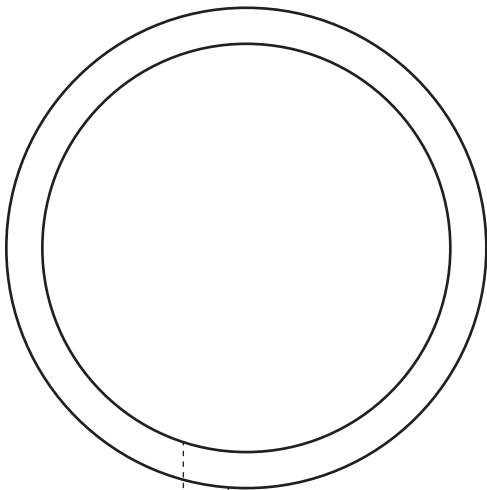

2.25" BUTTON TEMPLATE

FACE (2.125")

BLEED (2.50")

**IMAGE GOES IN THE INNER CIRCLE (FACE), AND
BACKGROUND COLOURS MUST EXTEND TO THE
OUTER CIRCLE (BLEED)**