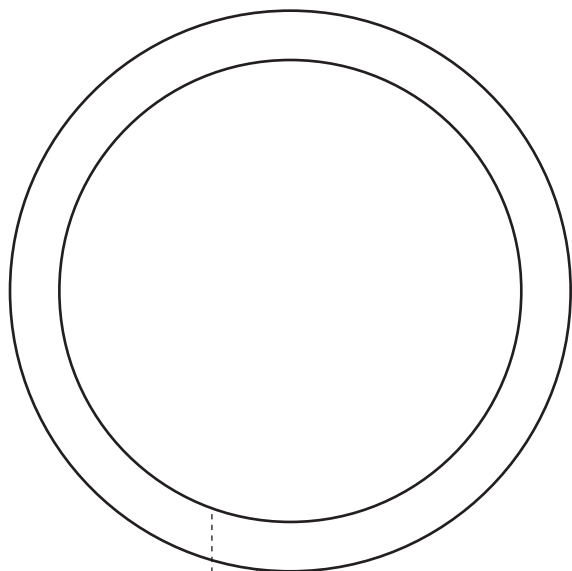

2.5" BUTTON TEMPLATE

FACE (2.406")

BLEED (2.920")

**IMAGE GOES IN THE INNER CIRCLE (FACE), AND
BACKGROUND COLOURS MUST EXTEND TO THE
OUTER CIRCLE (BLEED)**