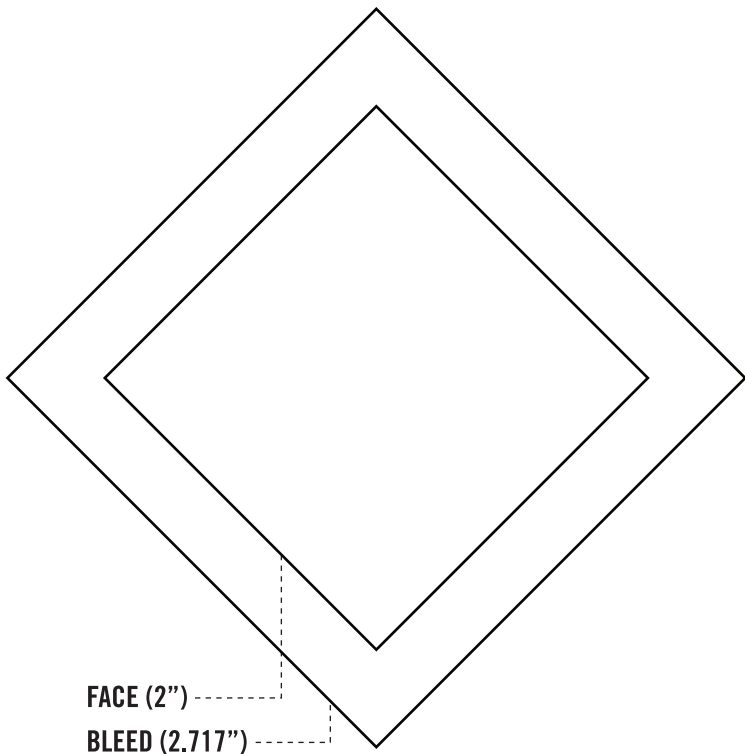

2" DIAMOND BUTTON TEMPLATE

**IMAGE GOES IN THE INNER BOX (FACE), AND
BACKGROUND COLOURS MUST EXTEND TO THE
OUTER BOX (BLEED)**