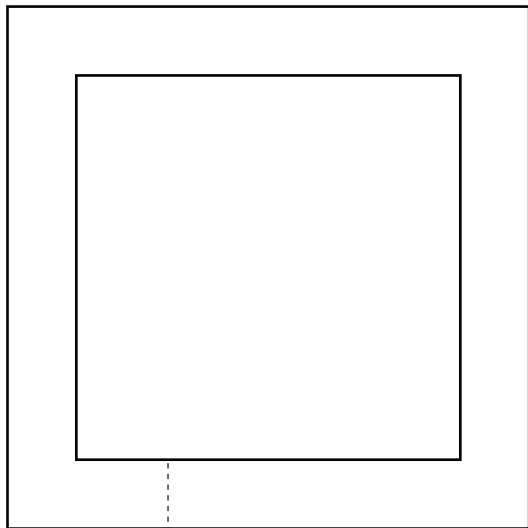

2" SQUARE BUTTON TEMPLATE

FACE (2")

BLEED (2.717")

**IMAGE GOES IN THE INNER BOX (FACE), AND
BACKGROUND COLOURS MUST EXTEND TO THE
OUTER BOX (BLEED)**